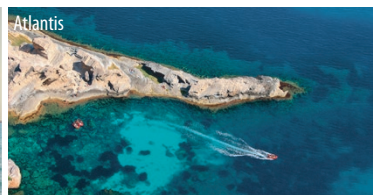

TRIP 4: MARINA IBIZA PORT - CAP DES FALCÓ - PORROIG - ATLANTIS - ES VEDRÁ

8 HOURS | DEPARTURE: MARINA IBIZA | PAX MAX 8 | FROM: 840€

INCLUDED IN THE PRICE:

Boat rental 8 hrs. + fuel

Professional skipper

Security equipment / Insurance

Snorkel equipment

Non alcoholic drinks

21% VAT

- **Marina Ibiza port** (departure between 10:00-12:00).
- **Cap des Falcó.** At this point you can take a dip and enjoy the cliff that emerges from the waters sheltered by a cove.
- **Porroig.** It is one of the most secluded coves in all of Ibiza. Here you can swim, dive (to meet the famous Posidonia seaweed) and have lunch.
- **Atlantis.** Once an old limestone quarry at the foot of the sea is now partially covered by it, forming small pools of marine water in the cavities left by the excavations.

- **Es Vedrá.** A small mountain that seems to have emerged from the deep sea without warning. A Natural Park that only those who go by boat can get close to explore.
- **Return trip** (berth in port between 18:00 and 20:00).